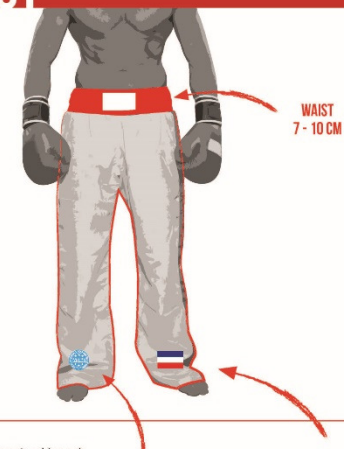

FULL CONTACT

Suggestion for WAKO European and World championships only:

- red or blue colours allowed only // - WAKO logo on left leg // - national flag on right leg