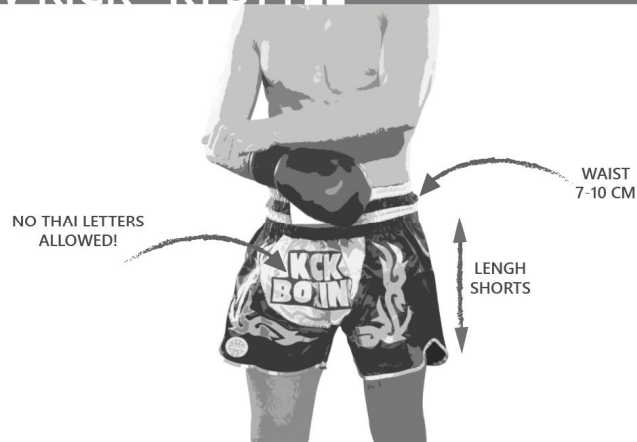

Competition Area

Mandatory Design

Clothing Specification 2017 >

LOW KICK OR K1 STYLE

Suggestion for WAKO European and World championships only:
- red or blue colors // -WAKO logo on left leg