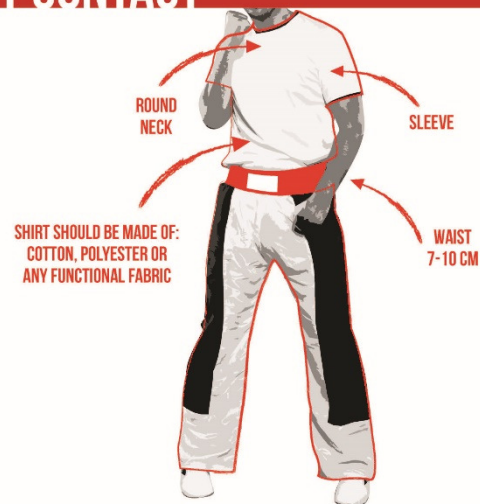

LIGHT CONTACT